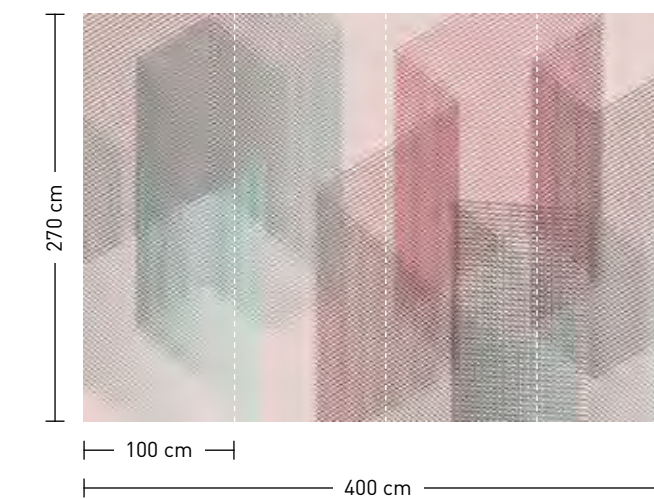

order

Eight-digit material-motif code and your desired format when needed (width x height)