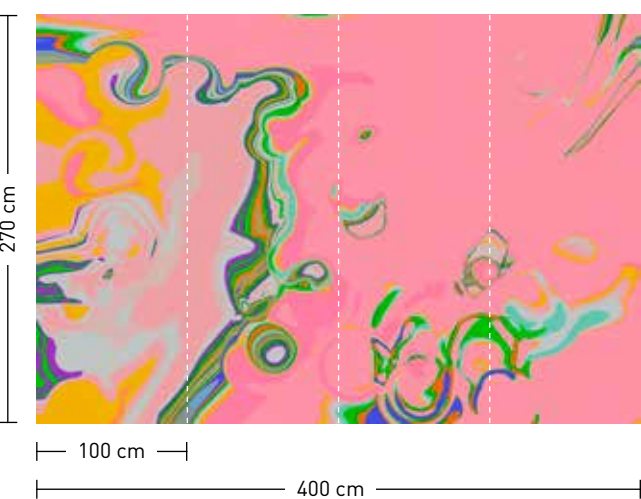

DD127577 200 g/m² ›Vlies Premium‹
DD127578 130 g/m² ›Vlies Matt‹
DD127579 ›Strukturvlies Plus‹
DD127580 200 g/m² ›Mica‹

fluxus

DD127581 200 g/m² ›Vlies Premium‹
DD127582 130 g/m² ›Vlies Matt‹
DD127583 ›Strukturvlies Plus‹
DD127584 200 g/m² ›Mica‹

formate

Standard: 400 x 270 cm
Individuell: Ihr Wunschformat

bestellung

Achtstellige Motiv-Material-Nr.
und ggf. die Angabe Ihres
Wunschformats (Breite x Höhe)

dimensions

Standard: 400 x 270 cm
Individual: your desired format

order

Eight-digit material-motif code
and your desired format when
needed (width x height)

Kombinierfähige Designs
Combineable designs