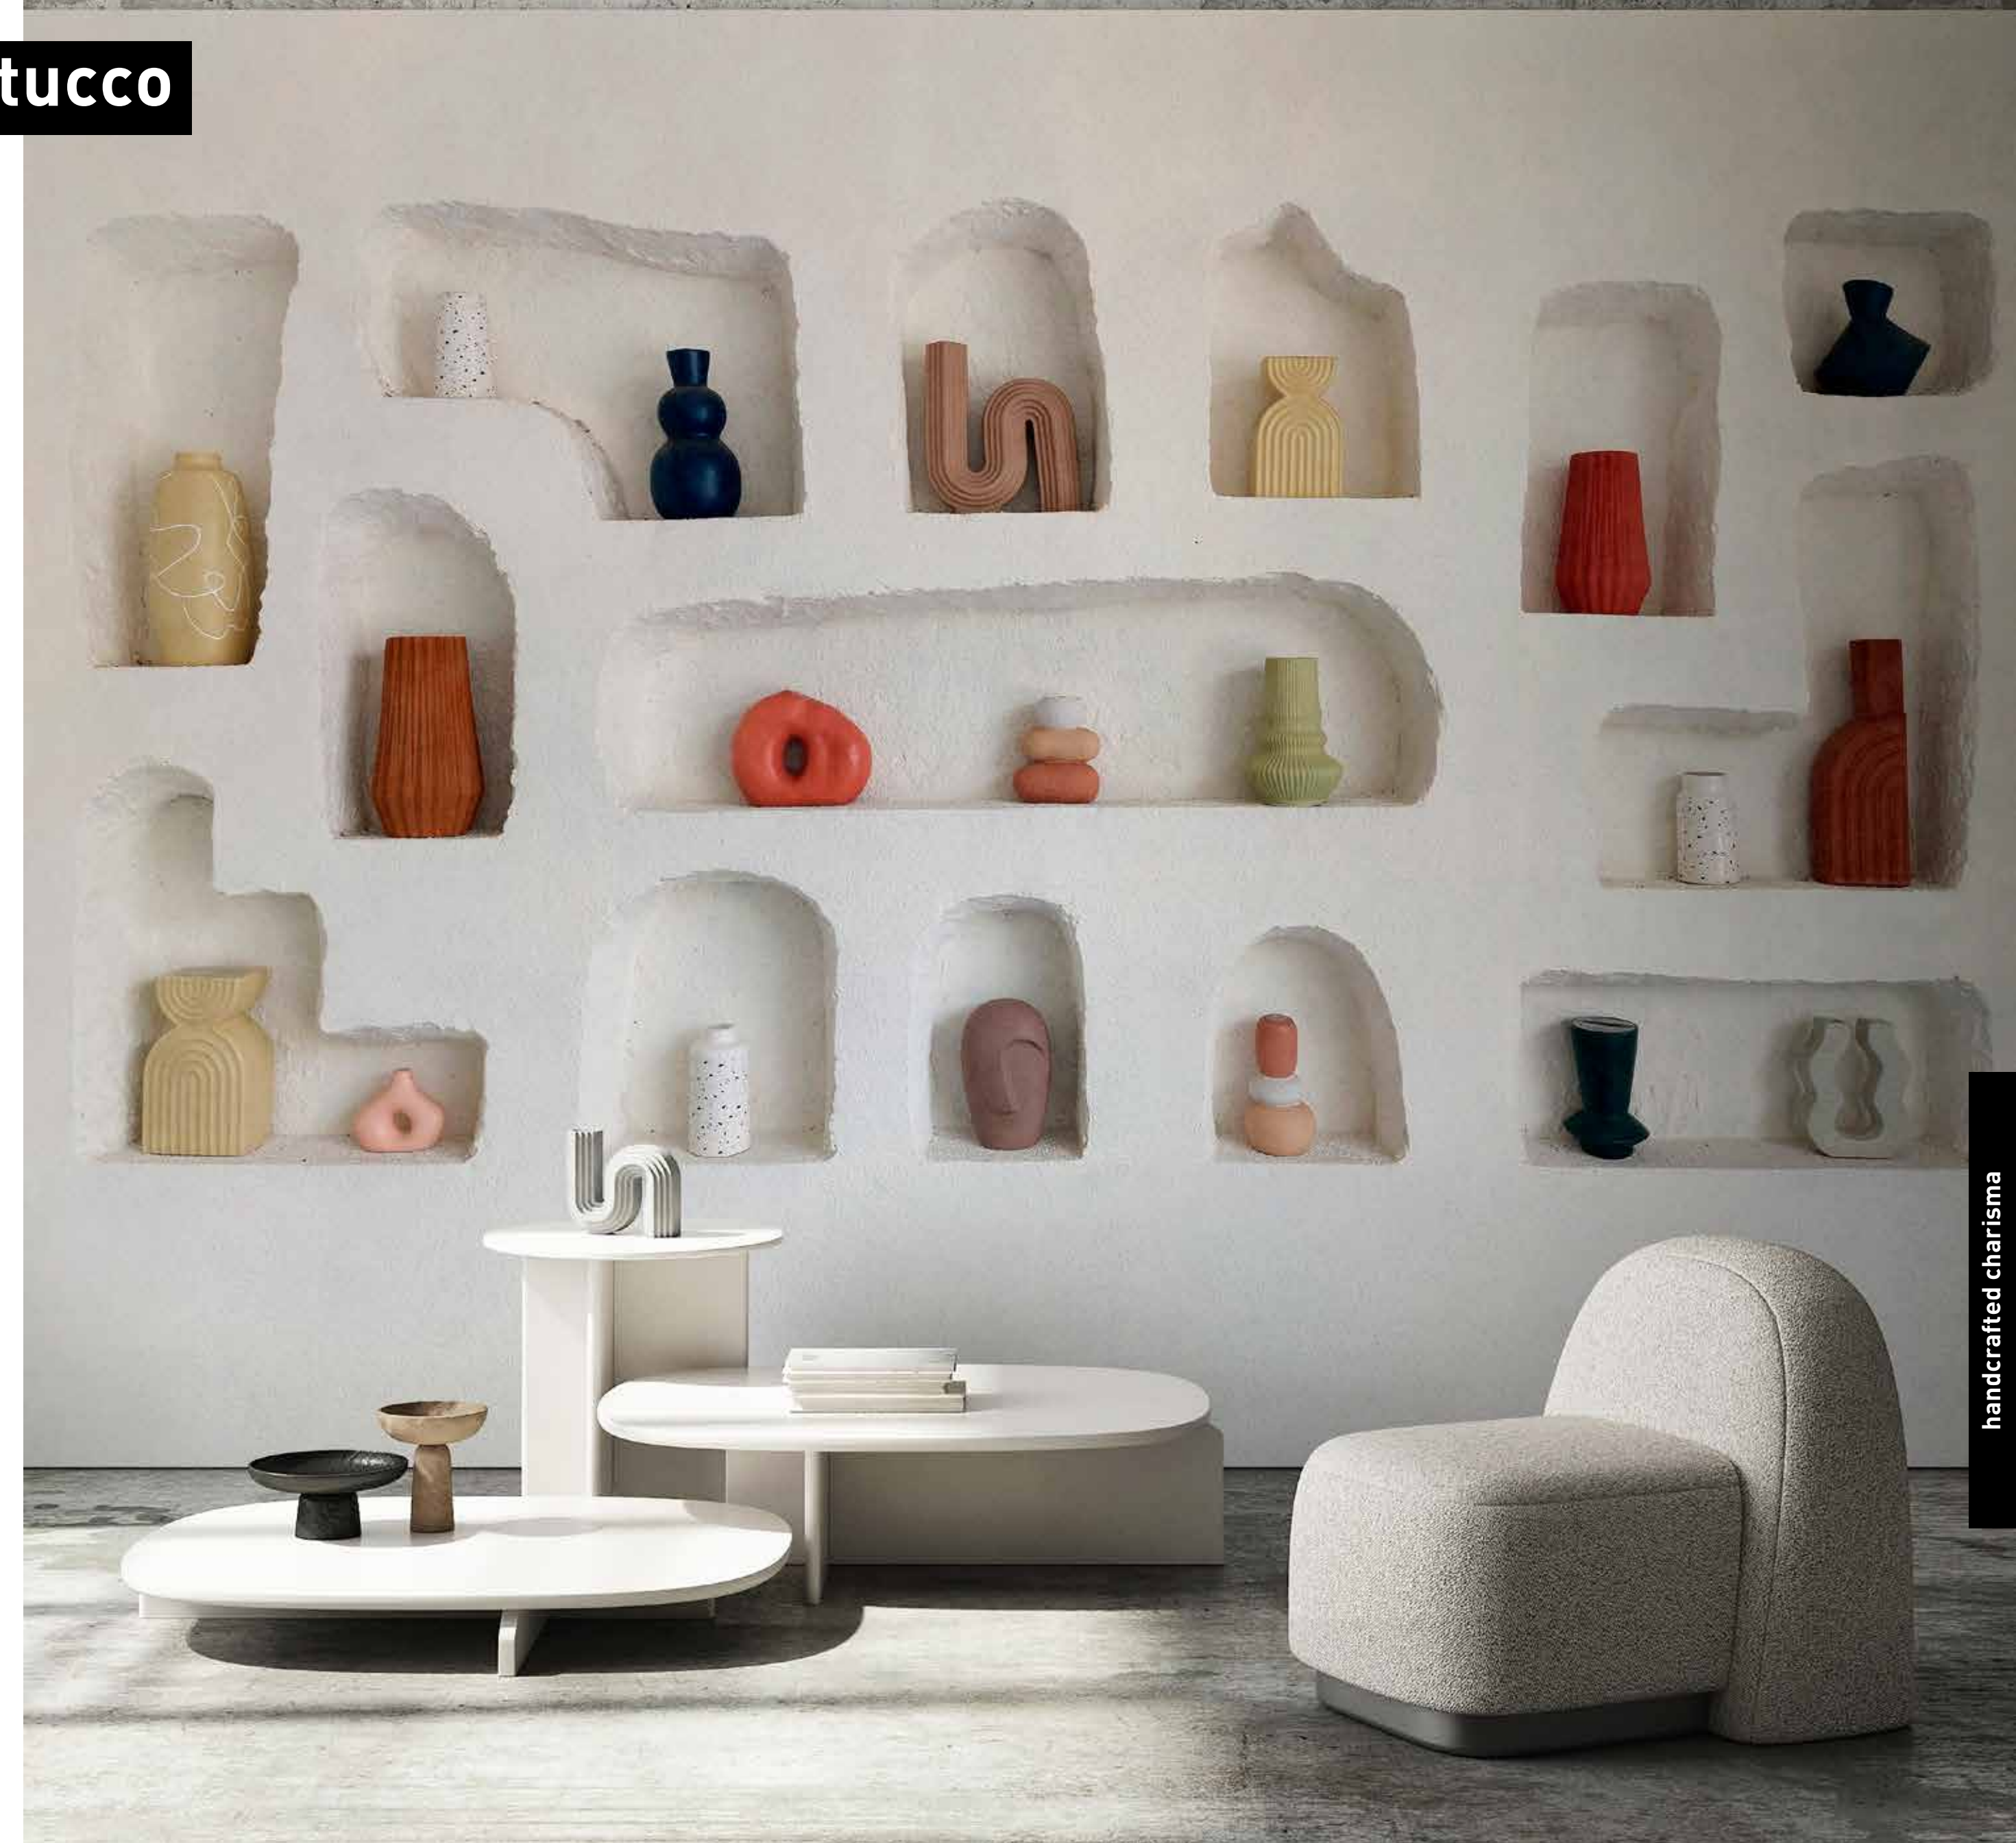

order

Eight-digit material-motif code and your desired format when needed (width x height)

stucco

handcrafted charisma