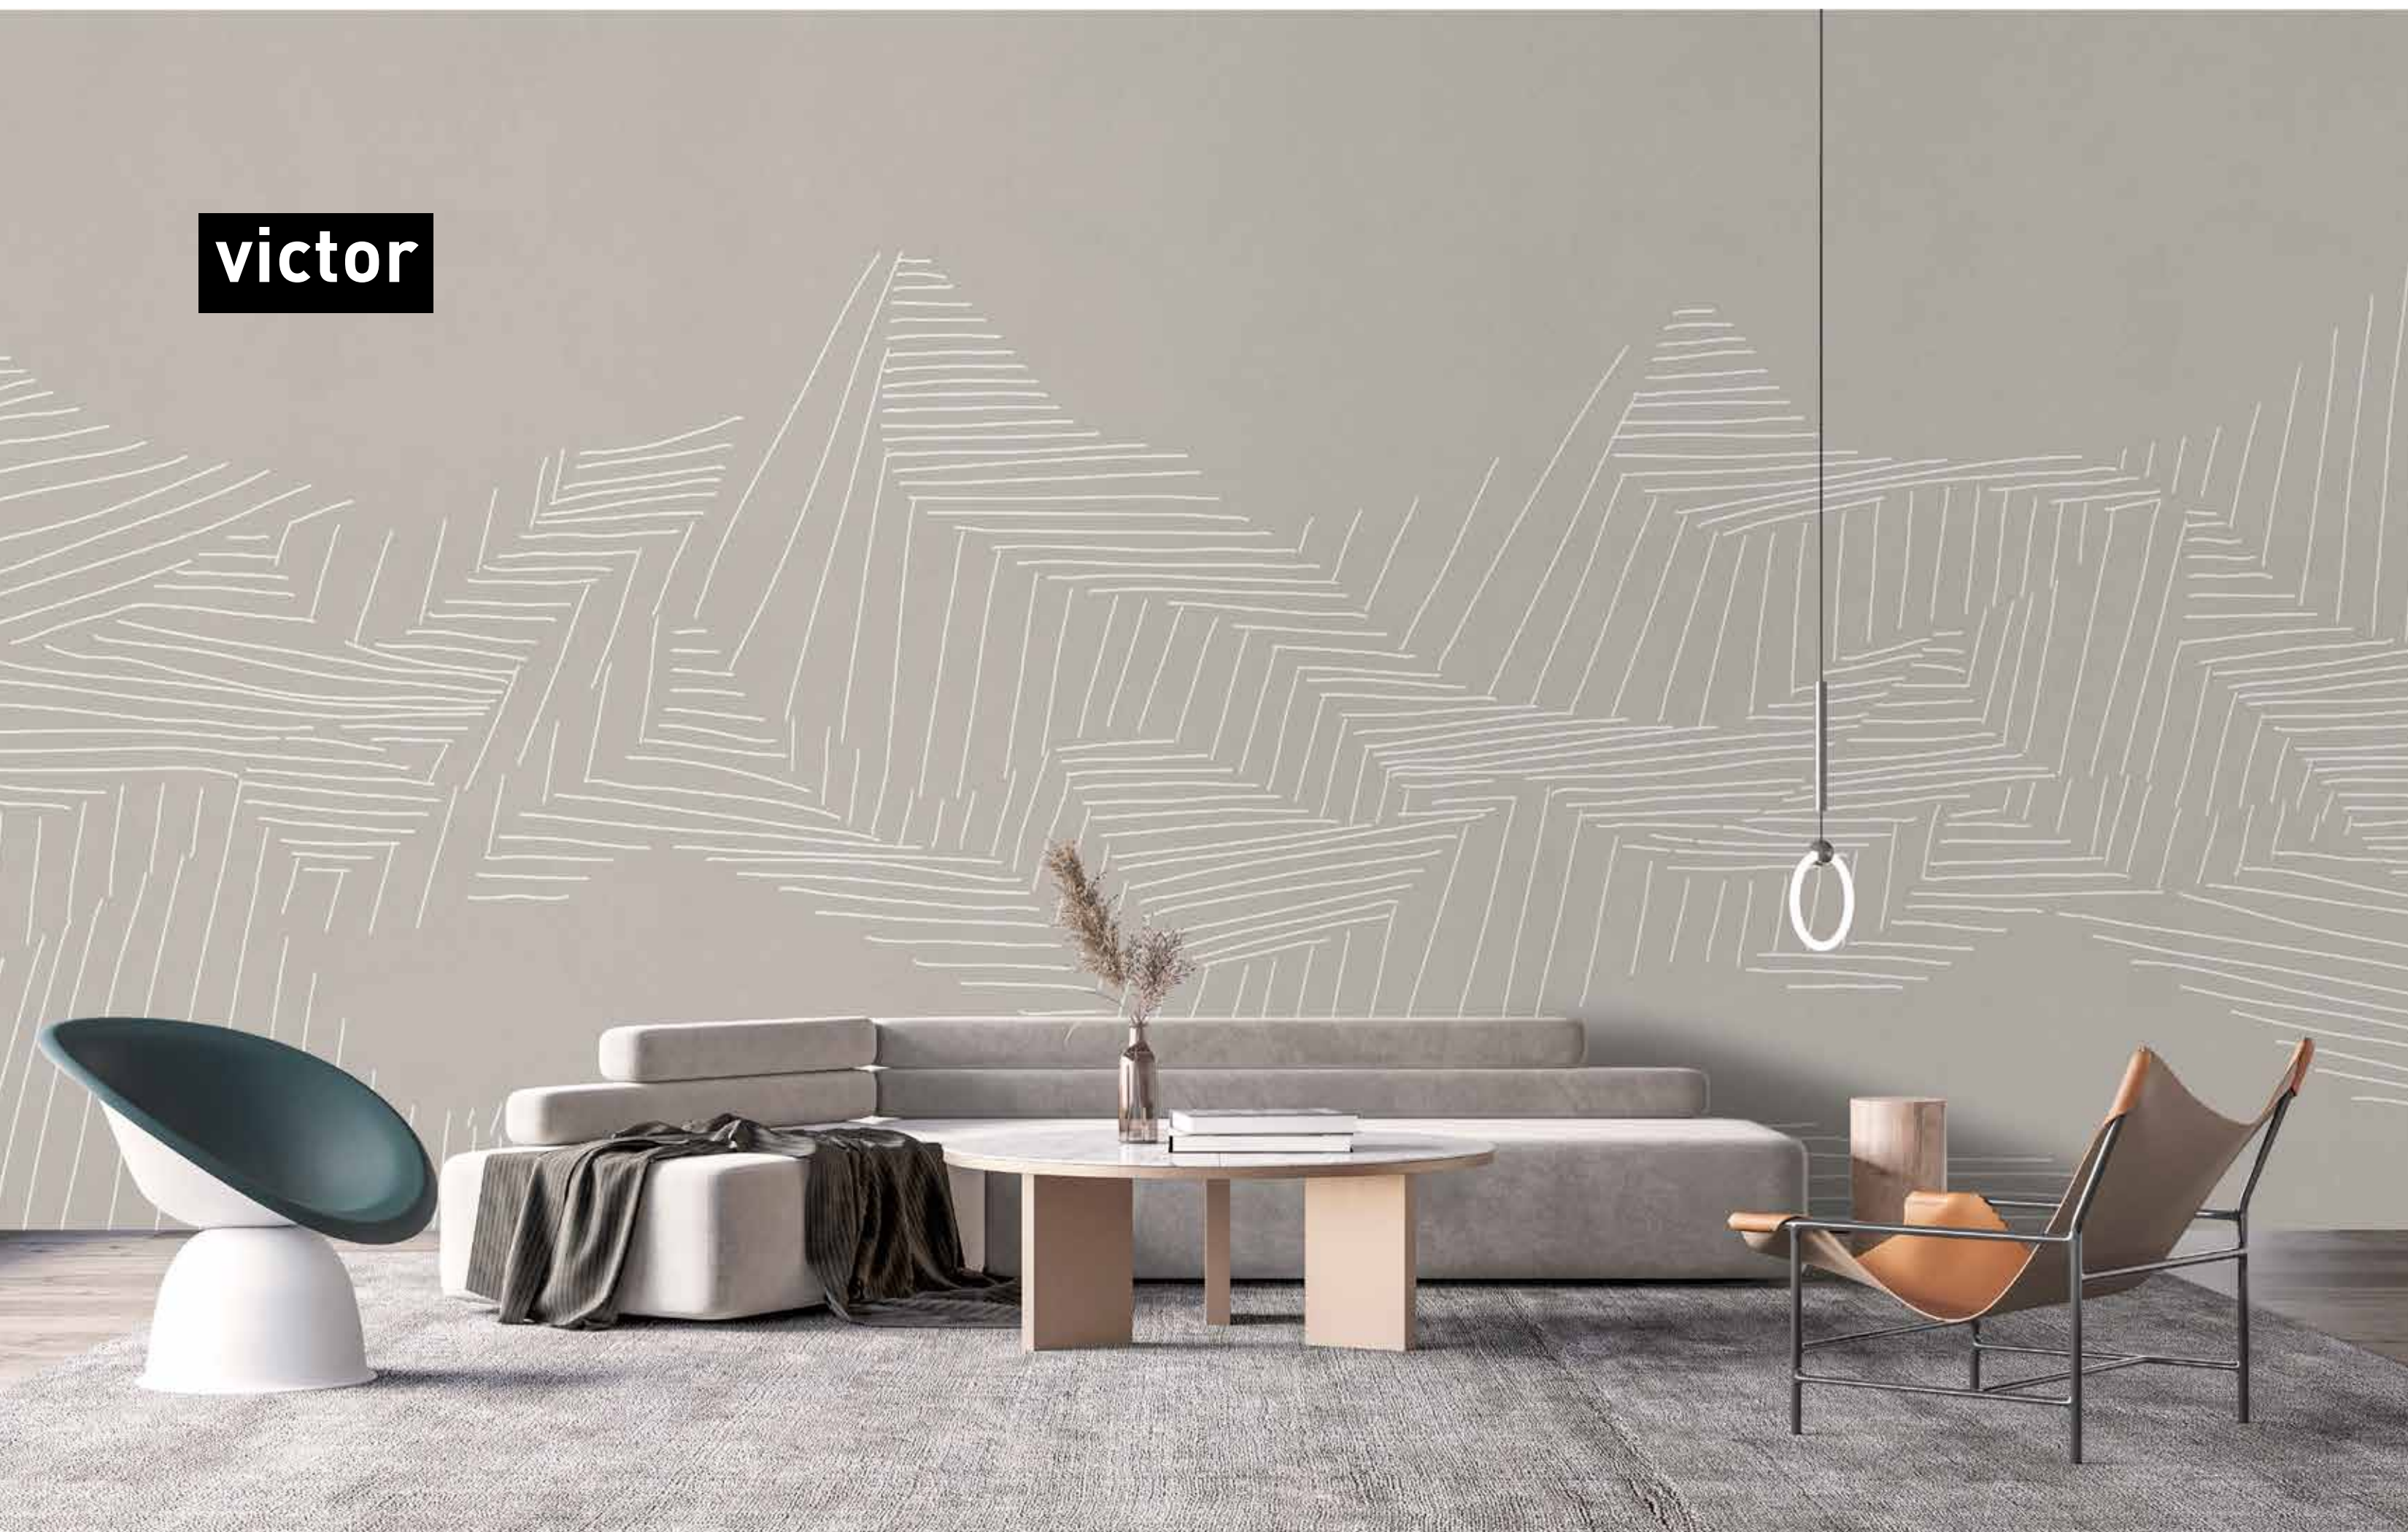

victor

victor
DD127553 200 g/m² ›Vlies Premium‹
DD127554 130 g/m² ›Vlies Matt‹
DD127555 ›Strukturvlies Plus‹
DD127556 200 g/m² ›Mica‹

formate
Standard: 500 x 250 cm
Individuell: Ihr Wunschformat

bestellung
Achtstellige Motiv-Material-Nr.
und ggf. die Angabe Ihres
Wunschformats (Breite x Höhe)

dimensions
Standard: 500 x 250 cm
Individual: your desired format

order
Eight-digit material-motif code
and your desired format when
needed (width x height)