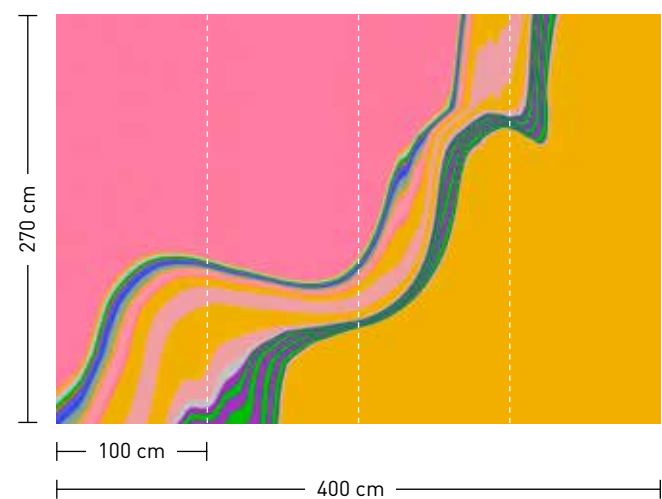

nexus

DD127577 200 g/m² ›Vlies Premium‹
DD127578 130 g/m² ›Vlies Matt‹
DD127579 ›Strukturvlies Plus‹
DD127580 200 g/m² ›Mica‹