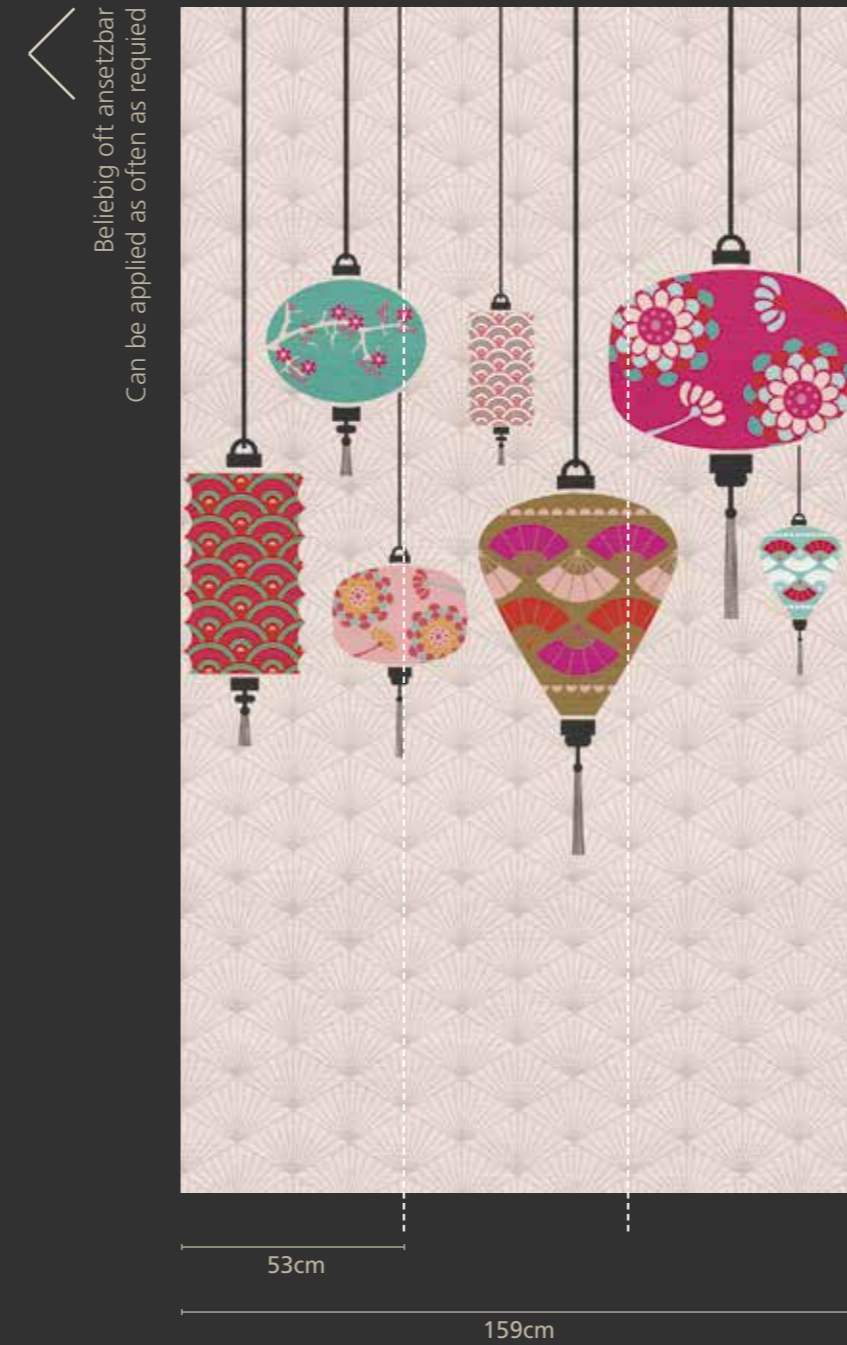

38251-1

Format/size 159cm x 280cm
Bahnen/panels 3

Bellebig oft ansetzbar
Can be applied as often as required

38248-1

Format/size 159cm x 280cm
Bahnen/panels 3

Bellebig oft ansetzbar
Can be applied as often as required