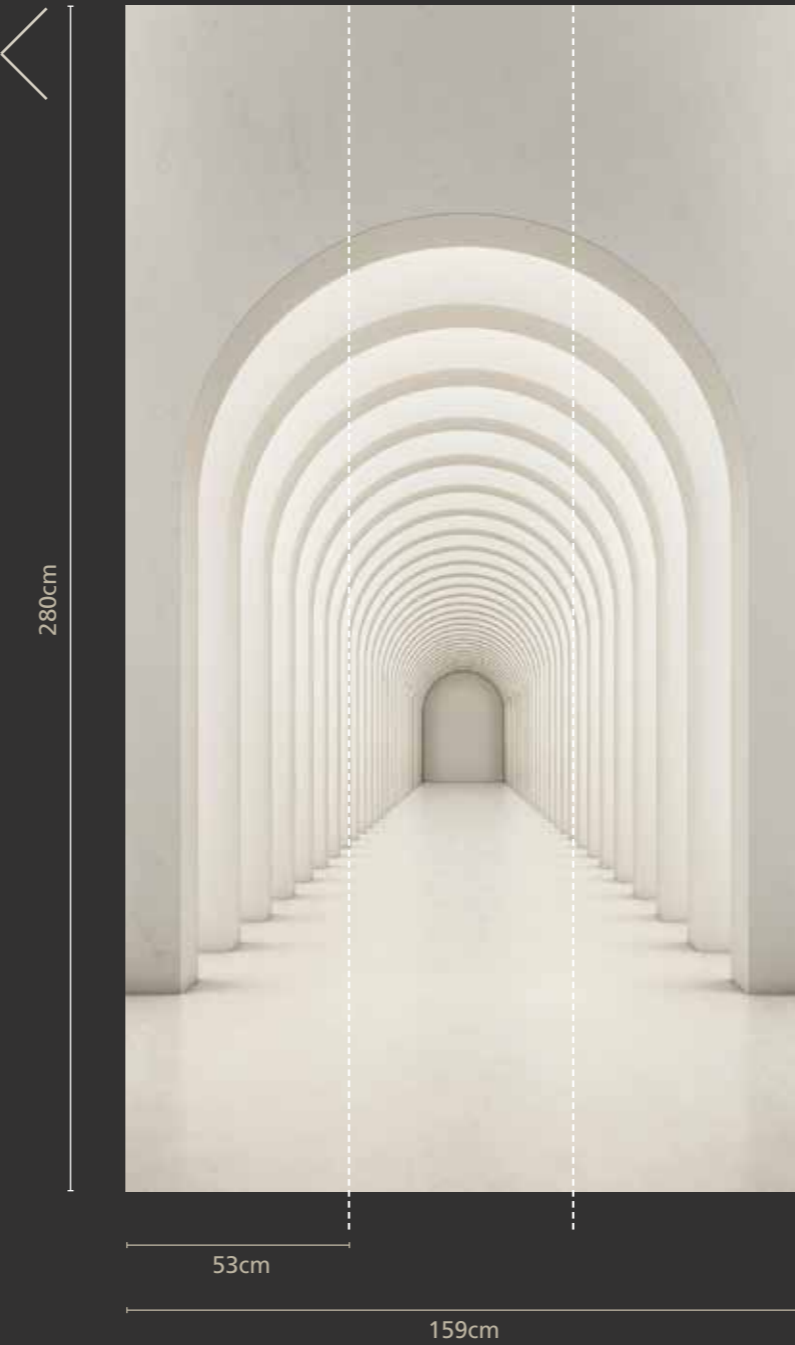

81

Bellebig oft ansetzbar  
Can be applied as often as required

**38280-1**  
Format/size 159cm x 280cm  
Bahnen/panels 3

Bellebig oft ansetzbar  
Can be applied as often as required

**38281-1**  
Format/size 159cm x 280cm  
Bahnen/panels 3