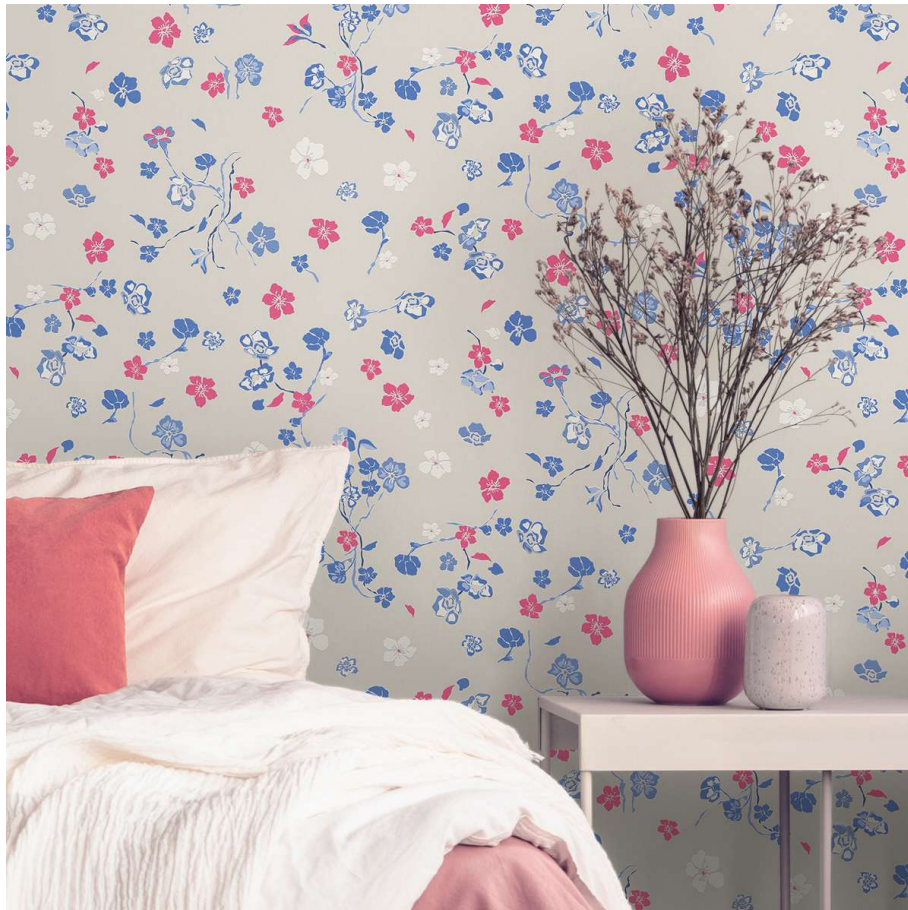

Inspiration

Kollektion/ Collection House of Turnowsky · Art.-Nr.: 389073

House of Turnowsky 389073

Farbvarianten/ Color variations

- Rolle: 10,05 m x 0,53 m
- Rapport: 64 : 32 cm (versetzt)
- Farbe: Beige, Blau, Rot, Muster teilweise schimmernd, Hintergrund matt
- Dekor: Blumentapete, strukturiert
- Qualität: hoch waschbeständig; gut lichtbeständig; restlos trocken abziehbar
- Size: 10,05 m x 0,53 m
- Repeat: 64 : 32 cm (offset match)
- Colour: beige
- Decor: floral wallpaper
- Quality: extra washable; good lightfastness; dry removeable

Passend dazu/ Matching

389064

389031

389033

389035