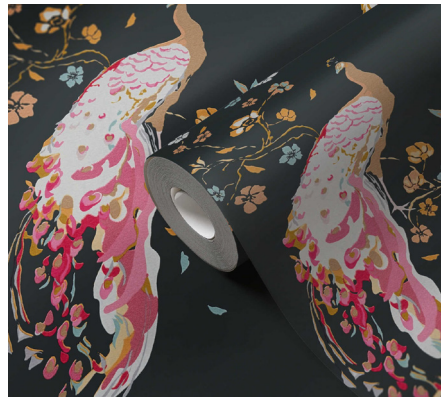

Inspiration

Kollektion/ Collection House of Turnowsky · Art.-Nr.: 389061

House of Turnowsky 389061

Farbvarianten/ Color variations

- Rolle: 10,05 m x 0,53 m
- Rapport: 64 : 32 cm (versetzt)
- Farbe: Schwarz, Gelb, Orange, Muster teilweise schimmernd, Hintergrund matt
- Dekor: Tapete V-gel, strukturiert
- Qualität: hoch waschbeständig; gut lichtbeständig; restlos trocken abziehbar
- Size: 10,05 m x 0,53 m
- Repeat: 64 : 32 cm (offset match)
- Colour: black
- Decor: bird wallpaper
- Quality: extra washable; good lightfastness; dry removeable

Passend dazu/ Matching

389071

389038