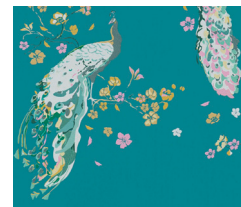

- Size: 10,05 m x 0,53 m
- Repeat: free match
- Colour: yellow
- Decor: plain wallpaper
- Quality: scrubbable; good lightfastness; dry removeable

Passend dazu/ Matching

389011

389063

389072

389062

389065

389074