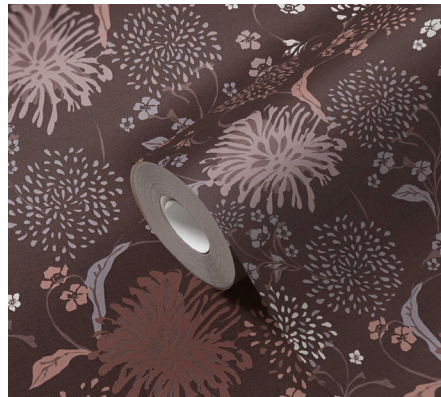

Inspiration

Kollektion/ Collection House of Turnowsky · Art.-Nr.: 389003

House of Turnowsky 389003

Farbvarianten/ Color variations

- Rolle: 10,05 m x 0,53 m
- Rapport: 53 : 26 cm (versetzt)
- Farbe: Bordeaux, Lila, Weiß, matt
- Dekor: Tapete Pflanzen, leicht strukturiert
- Qualität: scheuerbeständig; gut lichtbeständig; restlos trocken abziehbar

- Size: 10,05 m x 0,53 m
- Repeat: 53 : 26 cm (offset match)
- Colour: red
- Decor: floral wallpaper
- Quality: scrubbable; good lightfastness; dry removeable

Passend dazu/ Matching

389042

389028

389033

389032