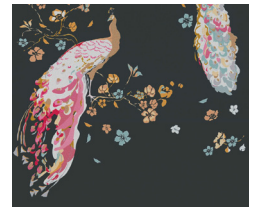

- Size: 10,05 m x 0,53 m
- Repeat: free match
- Colour: pink
- Decor: plain wallpaper
- Quality: scrubbable; good lightfastness; dry removeable

Passend dazu/ Matching

388993

389001

389061

388994

389003

389071