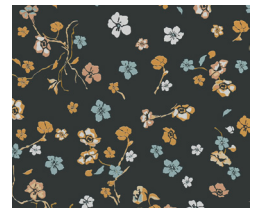

- Size: 10,05 m x 0,53 m
- Repeat: free match
- Colour: pink
- Decor: plain wallpaper
- Quality: scrubbable; good lightfastness; dry removeable

Passend dazu/ Matching

388993

389001

389061

388994

389003

389071