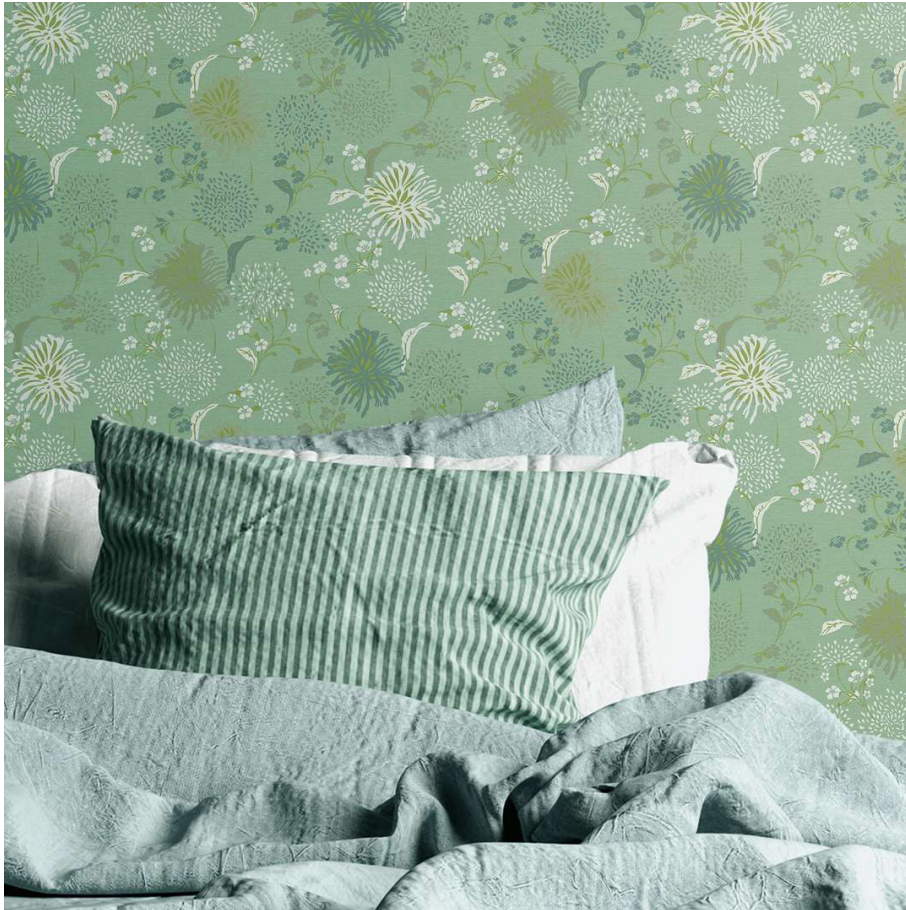

Inspiration

Kollektion/ Collection House of Turnowsky · Art.-Nr.: 389004

House of Turnowsky

389004

Farbvarianten/ Color variations

- Rolle: 10,05 m x 0,53 m
- Rapport: 53 : 26 cm (versetzt)
- Farbe: Grvn, Weiß, matt
- Dekor: Tapete Pflanzen, leicht strukturiert
- Qualität: scheuerbeständig; gut lichtbeständig; restlos trocken abziehbar

- Size: 10,05 m x 0,53 m
- Repeat: 53 : 26 cm (offset match)
- Colour: green
- Decor: floral wallpaper
- Quality: scrubbable; good lightfastness; dry removeable

Passend dazu/ Matching

389034

389033