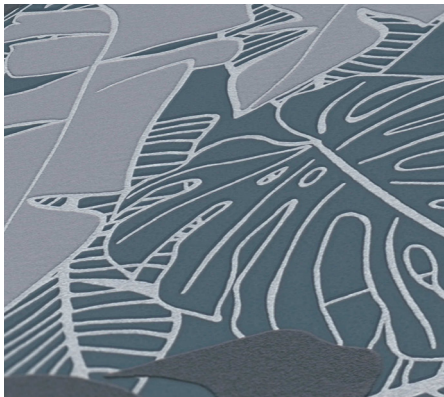

Inspiration

Kollektion/ Collection House of Turnowsky · Art.-Nr.: 389052

House of Turnowsky 389052

Farbvarianten/ Color variations

- Rolle: 10,05 m x 0,53 m
- Rapport: 64 : 32 cm (versetzt)
- Farbe: Grau, Anthrazit, Silber, Muster Matt, Hintergrund teilweise schimmernd
- Dekor: Palmentapete, strukturiert
- Qualität: hoch waschbeständig; gut lichtbeständig; restlos trocken abziehbar

- Size: 10,05 m x 0,53 m
- Repeat: 64 : 32 cm (offset match)
- Colour: grey
- Decor: palm wallpaper
- Quality: extra washable; good lightfastness; dry removeable

Passend dazu/ Matching

389029

389033

389023

389032