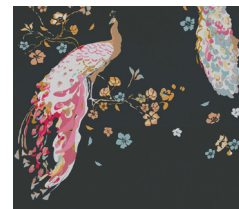

- Size: 10,05 m x 0,53 m
- Repeat: free match
- Colour: pink
- Decor: plain wallpaper
- Quality: scrubbable; good lightfastness; dry removeable

Passend dazu/ Matching

388991

389062

389065

389061

389063

389071