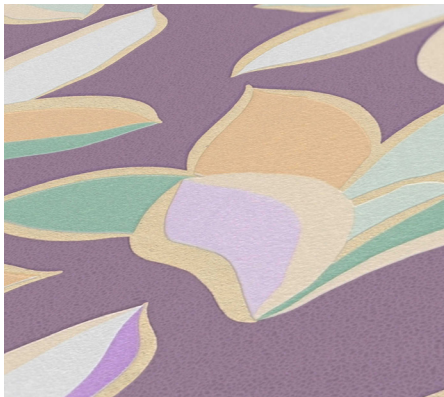

Inspiration

Kollektion/ Collection House of Turnowsky · Art.-Nr.: 389082

House of Turnowsky 389082

Farbvarianten/ Color variations

- Rolle: 10,05 m x 0,53 m
- Rapport: 64 : 32 cm (versetzt)
- Farbe: Lila , Orange, Grün, Muster matt, Hintergr- und teilweise glänzend
- Dekor: Blumentapete, glatt
- Qualität: hoch waschbeständig; gut lichtbestän- dig; restlos trocken abziehbar

- Size: 10,05 m x 0,53 m
- Repeat: 64 : 32 cm (offset match)
- Colour: purple
- Decor: floral wallpaper
- Quality: extra washable; good lightfastness; dry removeable

Passend dazu/ Matching

389039

389033

389038