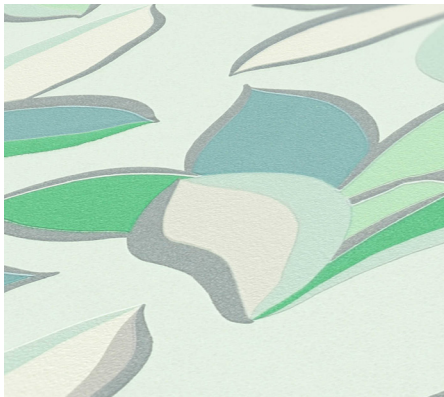

Inspiration

Kollektion/ Collection House of Turnowsky · Art.-Nr.: 389083

House of Turnowsky 389083

Farbvarianten/ Color variations

- Rolle: 10,05 m x 0,53 m
- Rapport: 64 : 32 cm (versetzt)
- Farbe: Weiß, Grün, Blau, Muster matt, Hintergrund teilweise glänzend
- Dekor: Blumentapete, glatt
- Qualität: hoch waschbeständig; gut lichtbeständig; restlos trocken abziehbar

- Size: 10,05 m x 0,53 m
- Repeat: 64 : 32 cm (offset match)
- Colour: white
- Decor: floral wallpaper
- Quality: extra washable; good lightfastness; dry removeable

Passend dazu/ Matching

389038

389034

389033

389032