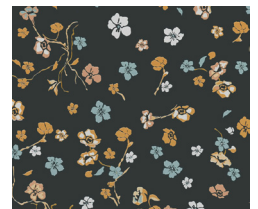

- Size: 10,05 m x 0,53 m
- Repeat: free match
- Colour: pink
- Decor: plain wallpaper
- Quality: scrubbable; good lightfastness; dry removeable

Passend dazu/ Matching

388991

389062

389065

389061

389063

389071