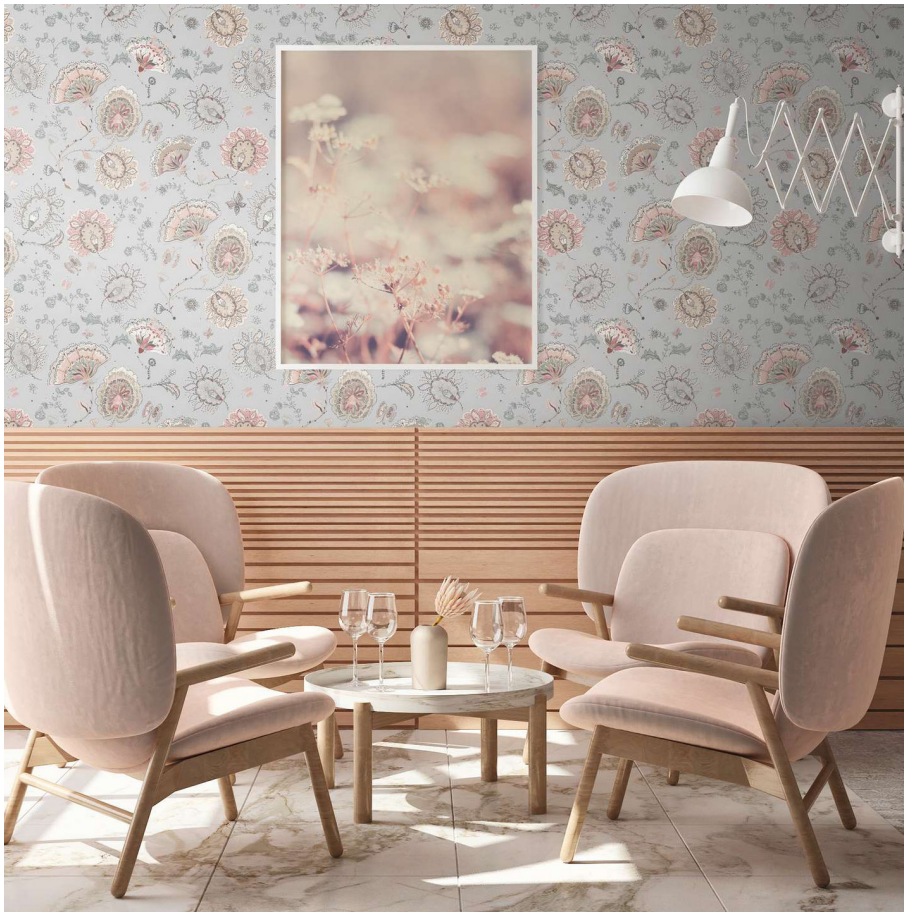

Inspiration

Kollektion/ Collection House of Turnowsky · Art.-Nr.: 388993