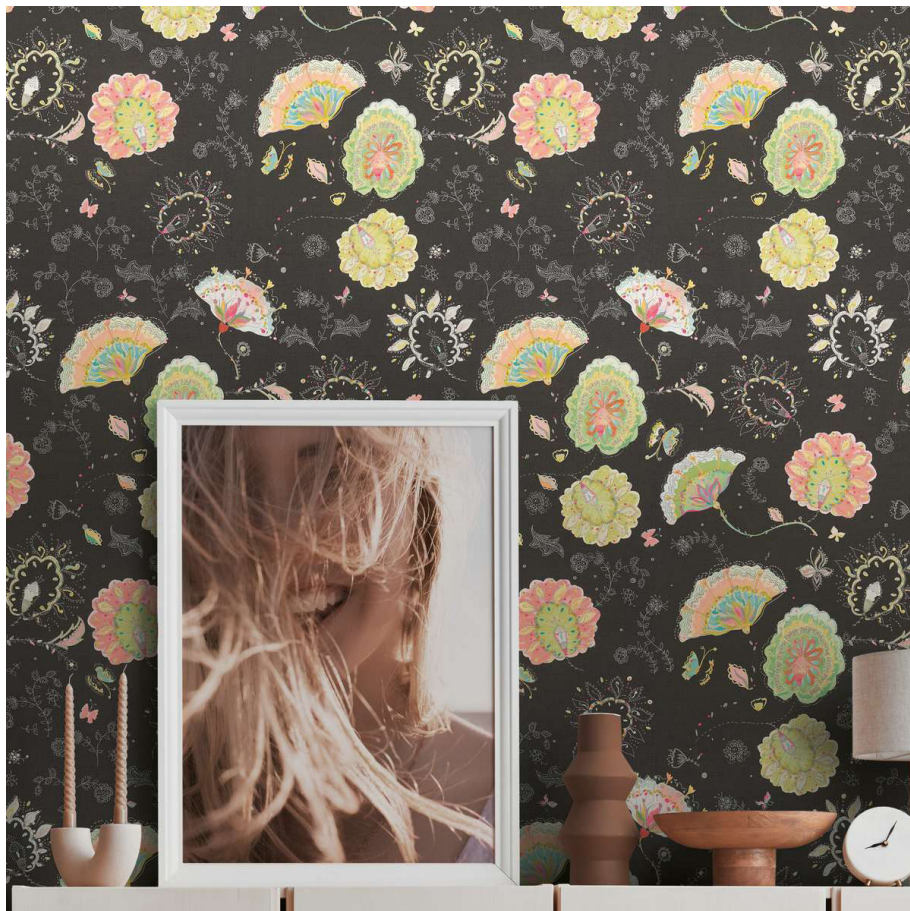

Inspiration

Kollektion/ Collection House of Turnowsky · Art.-Nr.: 388992

House of Turnowsky

388992

Farbvarianten/ Color variations

- Rolle: 10,05 m x 0,53 m
- Rapport: 64 cm (gerade)
- Farbe: Schwarz, Bunt, Orange, matt
- Dekor: Tapete Floral, leicht strukturiert
- Qualität: scheuerbeständig; gut lichtbeständig; restlos trocken abziehbar

- Size: 10,05 m x 0,53 m
- Repeat: 64 cm (straight match)
- Colour: black
- Decor: floral wallpaper
- Quality: scrubbable; good lightfastness; dry removeable

Passend dazu/ Matching

389041

389032

389034

389033