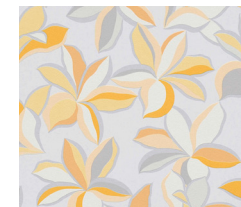

- Size: 10,05 m x 0,53 m
- Repeat: free match
- Colour: grey
- Decor: plain wallpaper
- Quality: scrubbable; good lightfastness; dry removeable

Passend dazu/ Matching

389052

389083

389081

389084

Inspiration