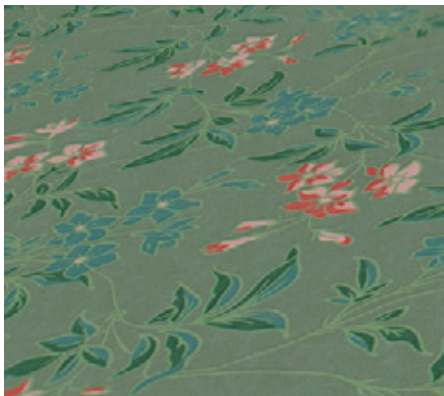

Inspiration

Kollektion/ Collection Art of Eden • Art.-Nr.: 390631

Art of Eden

390631

Farbvarianten/ Color variations

- Rolle: 10,05 m x 0,53 m
- Rapport: 53 cm (gerade)
- Farbe: Grün, Orange, Rosa, matt
- Dekor: Blumentapete, glatt
- Qualität: waschbeständig; gut lichtbeständig; restlos trocken abziehbar

- Size: 10,05 m x 0,53 m
- Repeat: 53 cm (straight match)
- Colour: green
- Decor: floral wallpaper
- Quality: spongeable; good lightfastness; dry removeable

Passend dazu/ Matching

377482

377499

377487

377492