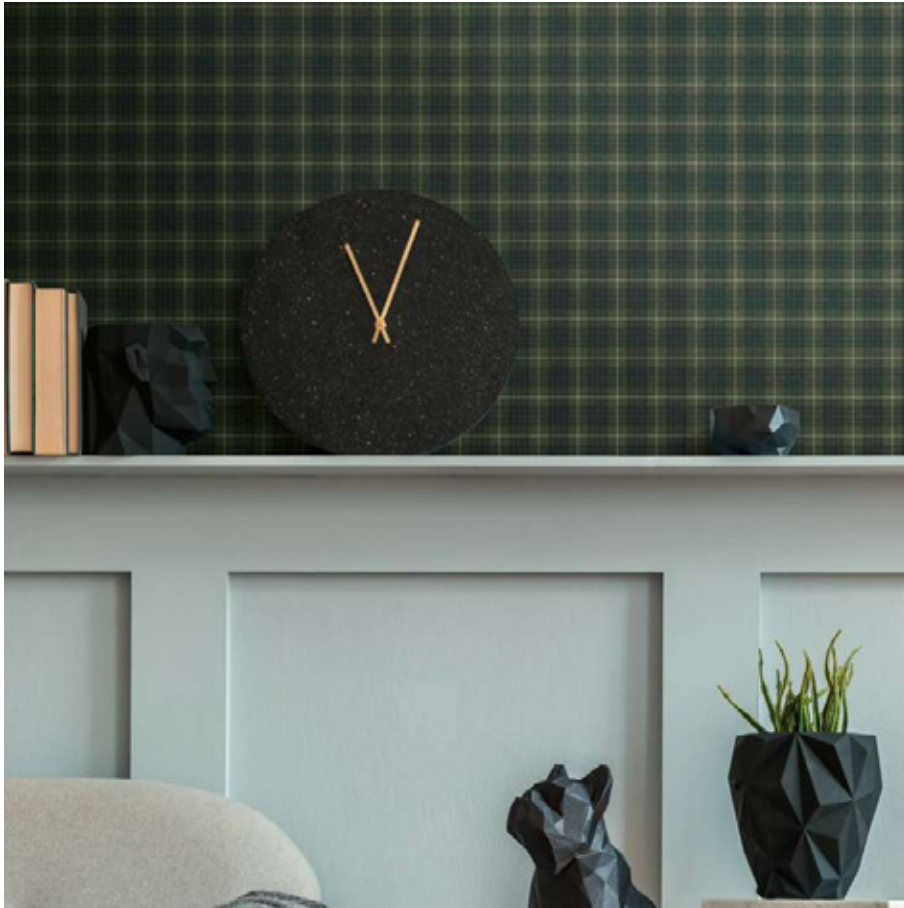

Inspiration

Kollektion/ Collection Art of Eden • Art.-Nr.: 390643