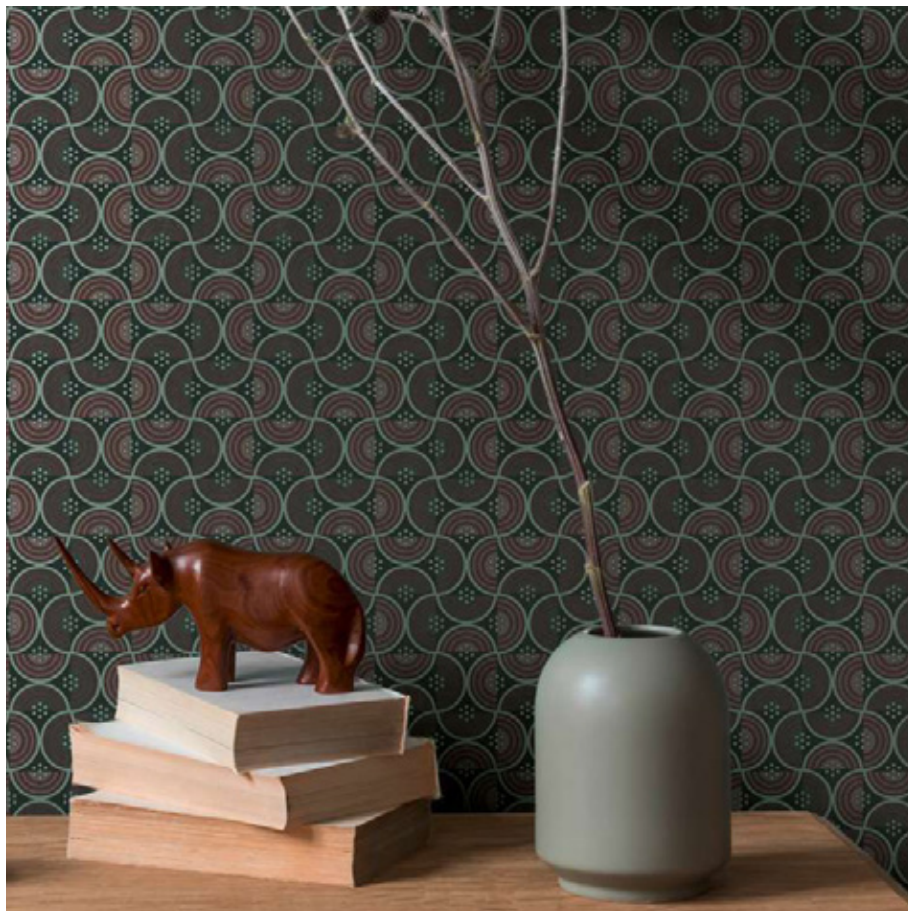

Inspiration

Kollektion/ Collection Art of Eden • Art.-Nr.: 390611

Art of Eden

390611

Farbvarianten/ Color variations

- Rolle: 10,05 m x 0,53 m
- Rapport: 13 cm (gerade)
- Farbe: Rot, Grün, Schwarz, matt
- Dekor: Grafiktapete, glatt
- Qualität: waschbeständig; gut lichtbeständig; restlos trocken abziehbar

- Size: 10,05 m x 0,53 m
- Repeat: 13 cm (straight match)
- Colour: red
- Decor: Graphic wallpaper
- Quality: spongeable; good lightfastness; dry removeable

Passend dazu/ Matching

377033

377034

377483

377029