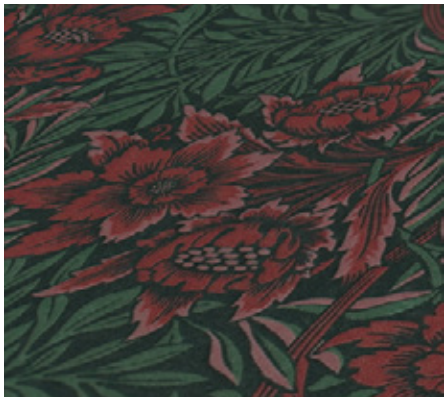

- Size: 10,05 m x 0,53 m
- Repeat: 32 / 16 cm (offset match)
- Colour: grey
- Decor: floral wallpaper
- Quality: spongeable; good lightfastness; dry removeable

Passend dazu/ Matching

377487

Inspiration

Kollektion/ Collection Art of Eden • Art.-Nr.: 390581