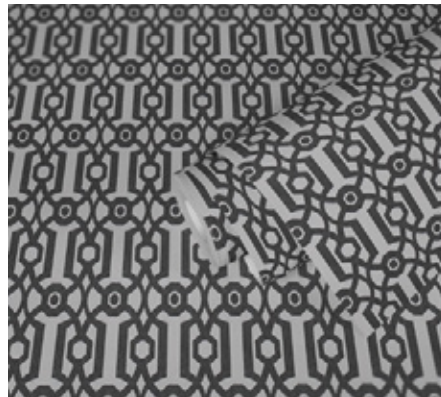

- Size: 10,05 m x 0,53 m
- Repeat: 11 cm (straight match)
- Colour: creme
- Decor: Graphic wallpaper
- Quality: spongeable; good lightfastness; dry removeable

Passend dazu/ Matching

377032

Inspiration

Kollektion/ Collection Art of Eden • Art.-Nr.: 390624