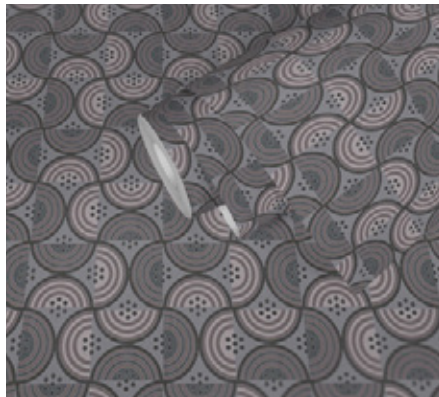

Inspiration

Kollektion/ Collection Art of Eden • Art.-Nr.: 390614

Art of Eden

390614

Farbvarianten/ Color variations

- Rolle: 10,05 m x 0,53 m
- Rapport: 13 cm (gerade)
- Farbe: Taupe, Grau, Creme, matt
- Dekor: Grafiktapete, glatt
- Qualität: waschbeständig; gut lichtbeständig; restlos trocken abziehbar

- Size: 10,05 m x 0,53 m
- Repeat: 13 cm (straight match)
- Colour: taupe
- Decor: Graphic wallpaper
- Quality: spongeable; good lightfastness; dry removeable

Passend dazu/ Matching

377022

377499