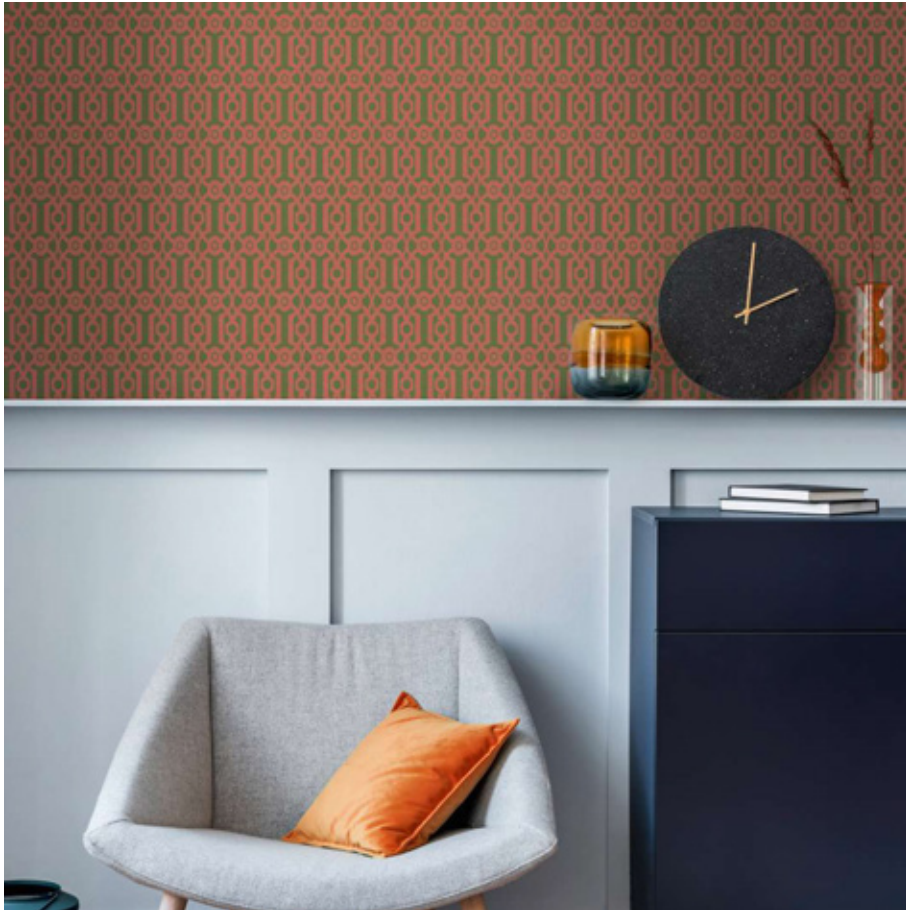

Inspiration

Kollektion/ Collection Art of Eden • Art.-Nr.: 390621

Art of Eden

390621

Farbvarianten/ Color variations

- Rolle: 10,05 m x 0,53 m
- Rapport: 11 cm (gerade)
- Farbe: Orange, Grün, matt
- Dekor: Grafiktapete, glatt
- Qualität: waschbeständig; gut lichtbeständig; restlos trocken abziehbar

- Size: 10,05 m x 0,53 m
- Repeat: 11 cm (straight match)
- Colour: orange
- Decor: Graphic wallpaper
- Quality: spongeable; good lightfastness; dry removeable

Passend dazu/ Matching

377482