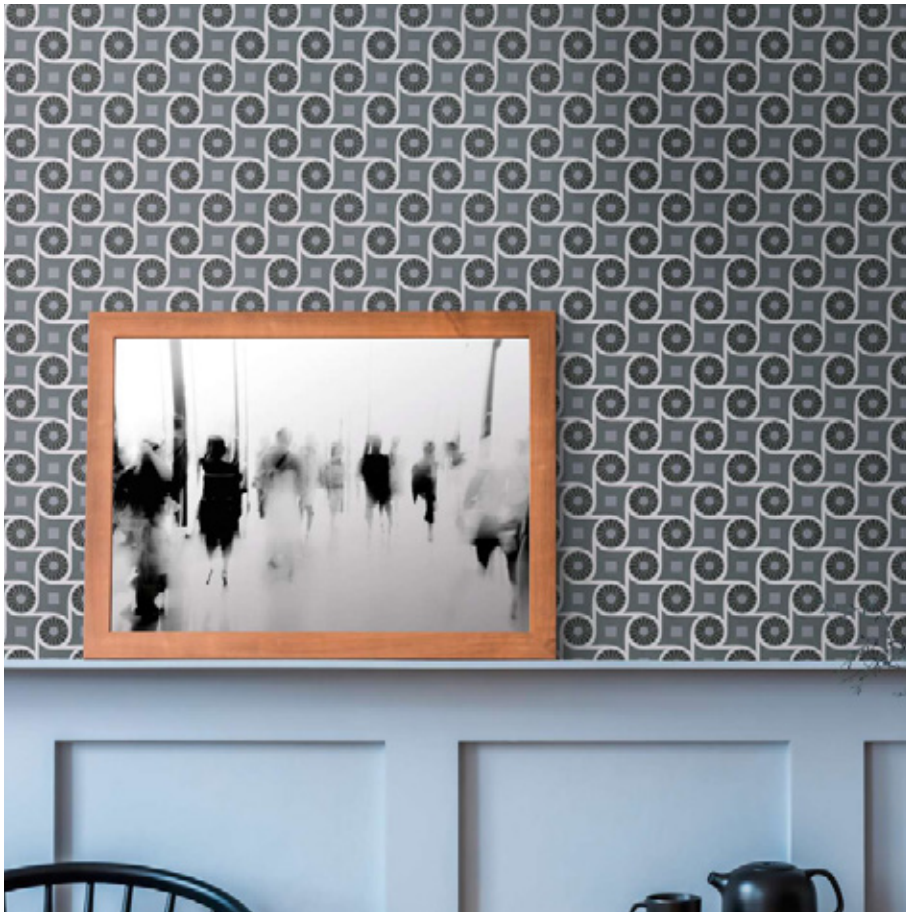

Inspiration

Kollektion/ Collection Art of Eden • Art.-Nr.: 390604

Art of Eden

390604

Farbvarianten/ Color variations

- Rolle: 10,05 m x 0,53 m
- Rapport: 11 cm (gerade)
- Farbe: Grau, Weiß, Schwarz, matt
- Dekor: Grafiktapete, glatt
- Qualität: waschbeständig; gut lichtbeständig; restlos trocken abziehbar

- Size: 10,05 m x 0,53 m
- Repeat: 11 cm (straight match)
- Colour: grey
- Decor: Graphic wallpaper
- Quality: spongeable; good lightfastness; dry removeable

Passend dazu/ Matching

377038

377483