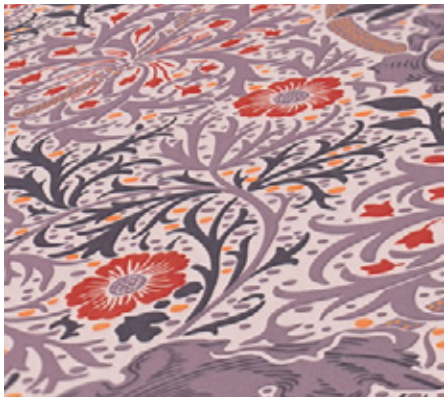

Inspiration

Kollektion/ Collection Art of Eden • Art.-Nr.: 390592

Art of Eden

390592

Farbvarianten/ Color variations

- Rolle: 10,05 m x 0,53 m
- Rapport: 32 / 16 cm (versetzt)
- Farbe: Lila, Rot, Orange, matt
- Dekor: Blumentapete, glatt
- Qualität: waschbeständig; gut lichtbeständig; restlos trocken abziehbar

- Size: 10,05 m x 0,53 m
- Repeat: 32 / 16 cm (offset match)
- Colour: purple
- Decor: floral wallpaper
- Quality: spongeable; good lightfastness; dry removeable

Passend dazu/ Matching

377036

377021

377486

377482