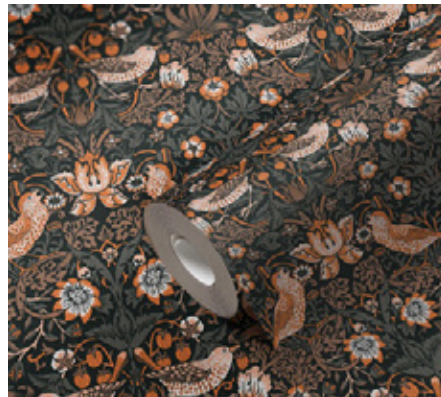

Inspiration

Kollektion/ Collection Art of Eden • Art.-Nr.: 390563

Art of Eden

390563

Farbvarianten/ Color variations

- Rolle: 10,05 m x 0,53 m
- Rapport: 32 cm (gerade)
- Farbe: Orange, Schwarz, Weiß, matt
- Dekor: Vogeltapete, glatt
- Qualität: waschbeständig; gut lichtbeständig; restlos trocken abziehbar

- Size: 10,05 m x 0,53 m
- Repeat: 32 cm (straight match)
- Colour: orange
- Decor: bird wallpaper
- Quality: spongeable; good lightfastness; dry removeable

Passend dazu/ Matching

377486