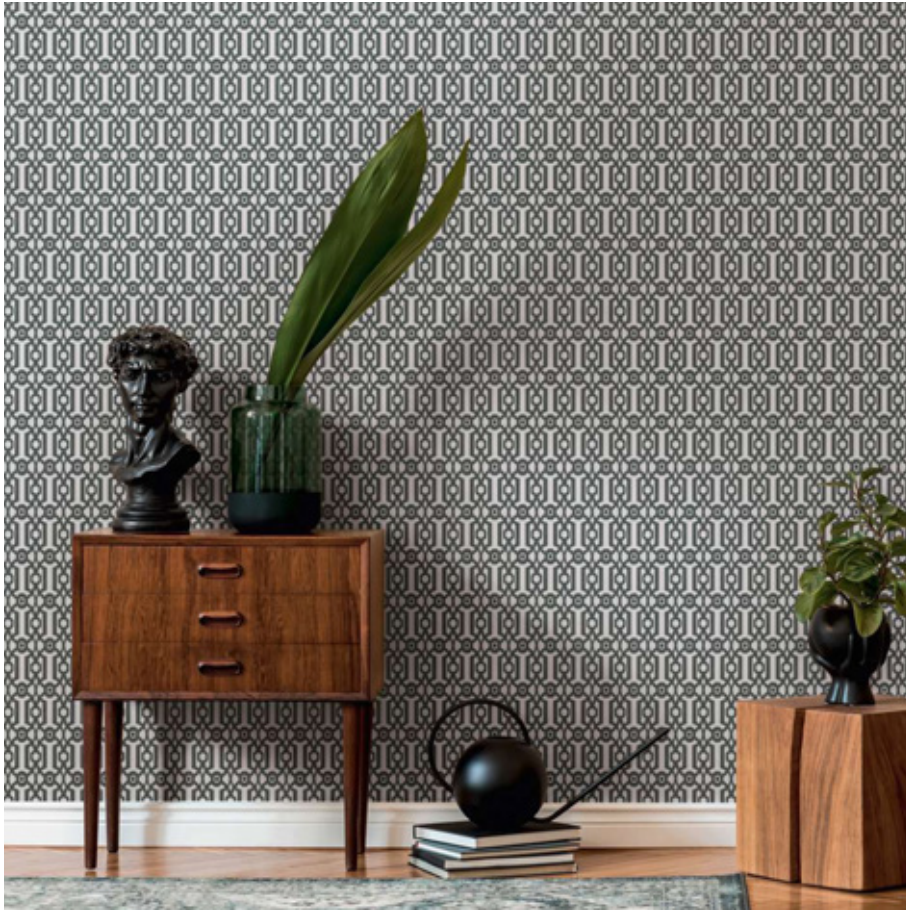

- Size: 10,05 m x 0,53 m
- Repeat: 11 cm (straight match)
- Colour: creme
- Decor: Graphic wallpaper
- Quality: spongeable; good lightfastness; dry removeable

Passend dazu/ Matching

377032

Inspiration

Kollektion/ Collection Art of Eden • Art.-Nr.: 390624