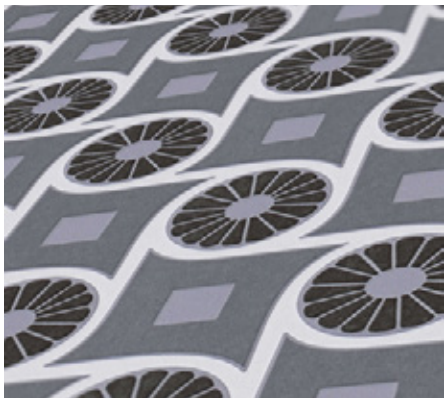

Inspiration

Kollektion/ Collection Art of Eden • Art.-Nr.: 390604

Art of Eden

390604

Farbvarianten/ Color variations

- Rolle: 10,05 m x 0,53 m
- Rapport: 11 cm (gerade)
- Farbe: Grau, Weiß, Schwarz, matt
- Dekor: Grafiktapete, glatt
- Qualität: waschbeständig; gut lichtbeständig; restlos trocken abziehbar

- Size: 10,05 m x 0,53 m
- Repeat: 11 cm (straight match)
- Colour: grey
- Decor: Graphic wallpaper
- Quality: spongeable; good lightfastness; dry removeable

Passend dazu/ Matching

377038

377483