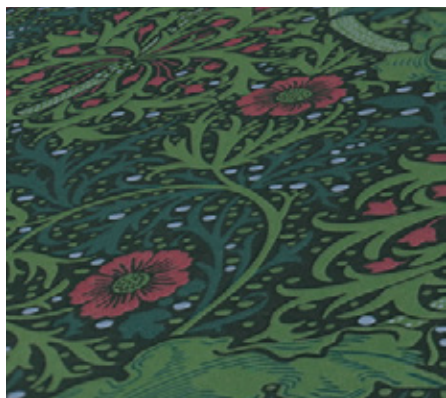

Inspiration

Kollektion/ Collection Art of Eden • Art.-Nr.: 390591

Art of Eden

390591

Farbvarianten/ Color variations

- Rolle: 10,05 m x 0,53 m
- Rapport: 32 / 16 cm (versetzt)
- Farbe: Grün, Rosa, Schwarz, matt
- Dekor: Blumentapete, glatt
- Qualität: waschbeständig; gut lichtbeständig; restlos trocken abziehbar

- Size: 10,05 m x 0,53 m
- Repeat: 32 / 16 cm (offset match)
- Colour: green
- Decor: floral wallpaper
- Quality: spongeable; good lightfastness; dry removeable

Passend dazu/ Matching

377025

377034

377033