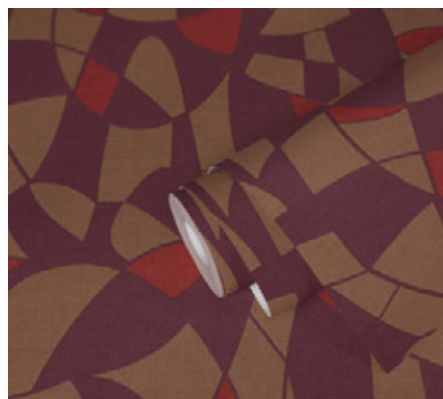

Inspiration

Kollektion/ Collection Antigua · Art.-Nr.: 390931

Antigua 390931

Farbvarianten/ Color variations

- Rolle: 10,05 m x 0,53 m
- Rapport: 53 / 26 (versetzt)
- Farbe: Lila, Braun, Rot, matt
- Dekor: Grafiktapete, leicht strukturiert
- Qualität: scheuerbeständig; gut lichtbeständig; restlos trocken abziehbar

- Size: 10,05 m x 0,53 m
- Repeat: 53 / 26 (offset match)
- Colour: purple
- Decor: geometric wallpaper
- Quality: scrubbable; good lightfastness; dry removeable

Passend dazu/ Matching

371786

390982

371785

390972