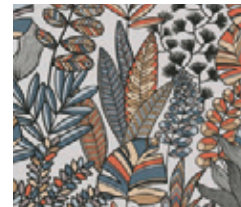

- Size: 10,05 m x 0,53 m
- Repeat: free match
- Colour: blue
- Decor: textured wallpaper
- Quality: scrubbable; good lightfastness; dry removeable

Passend dazu/ Matching

390952

306889

390973

390979