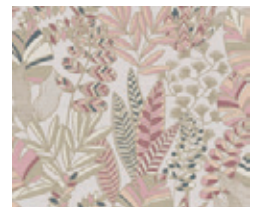

- Size: 10,05 m x 0,53 m
- Repeat: free match
- Colour: red
- Decor: plain wallpaper
- Quality: scrubbable; good lightfastness; dry removeable

Passend dazu/ Matching

390903

390922

306889

377782

390973

390954