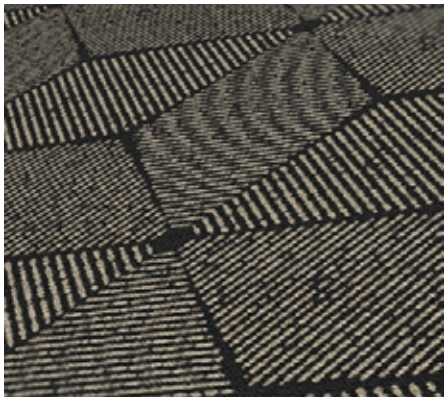

Inspiration

Kollektion/ Collection Antigua · Art.-Nr.: 390912

Antigua 390912

Farbvarianten/ Color variations

- Rolle: 10,05 m x 0,53 m
- Rapport: 53 / 26 (versetzt)
- Farbe: Schwarz, Gold, Hintergrund matt, Muster leicht glänzend
- Dekor: Grafiktapete, leicht strukturiert
- Qualität: scheuerbeständig; gut lichtbeständig;

- restlos trocken abziehbar
- Size: 10,05 m x 0,53 m
- Repeat: 53 / 26 (offset match)
- Colour: black
- Decor: geometric wallpaper
- Quality: scrubbable; good lightfastness; dry

Passend dazu/ Matching

306893

371781