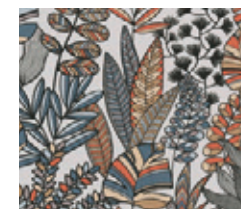

- Size: 10,05 m x 0,53 m
- Repeat: free match
- Colour: orange
- Decor: plain wallpaper
- Quality: scrubbable; good lightfastness; dry removeable

Passend dazu/ Matching

390903

390922

306889

37782

390978

390952