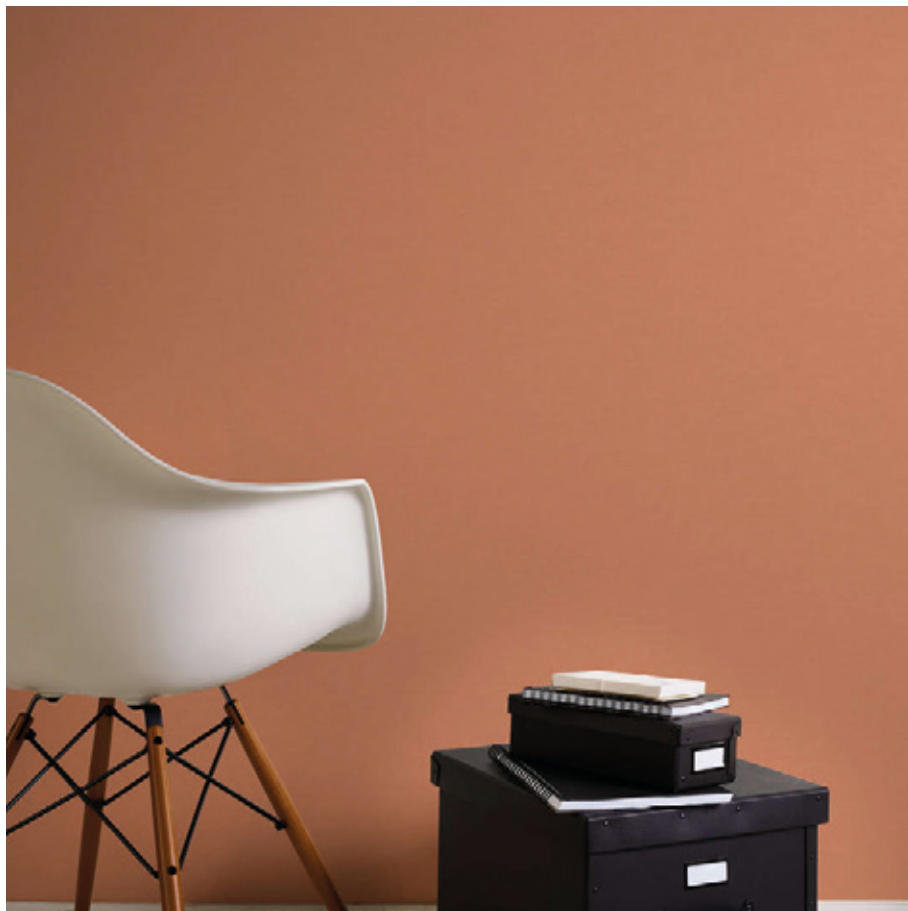

Inspiration

Kollektion/ Collection Antigua · Art.-Nr.: 390973