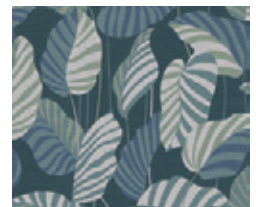

- Size: 10,05 m x 0,53 m
- Repeat: free match
- Colour: grey
- Decor: plain wallpaper
- Quality: scrubbable; good lightfastness; dry removeable

Passend dazu/ Matching

390923

371782

371783

390902

306889

390944