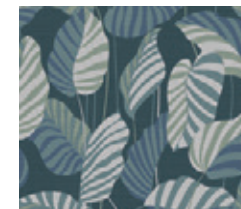

- Size: 10,05 m x 0,53 m
- Repeat: free match
- Colour: blue
- Decor: plain wallpaper
- Quality: scrubbable; good lightfastness; dry removeable

Passend dazu/ Matching

390974

306889

306894

390951

390944

306887